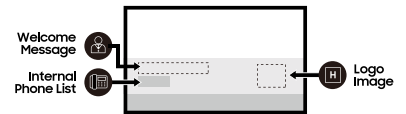

Creating a memorable welcome

Samsung's HRU750 hospitality display provides an intuitive, customizable home application for guests. Through this, hotel managers can easily incorporate welcome messages to guests, hotel logos and branding, other useful information such as internal phone numbers.