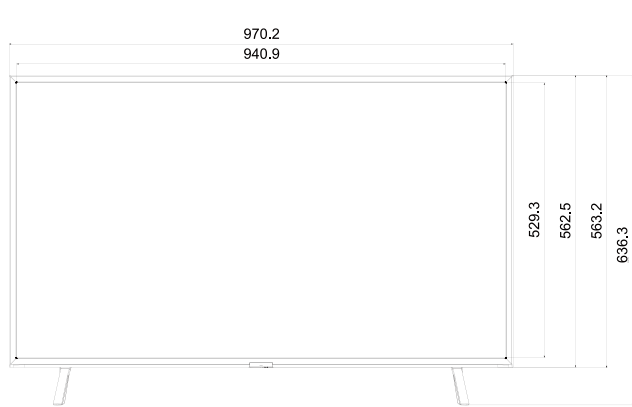

Specifications

HG43RU750AKXXY

Connectors

1. 디지털 음성 출력(옵티칼)
2. USB (5V 0.5A)
3. USB (HDD 5V 1A)
4. HDMI 입력 3 (ARC)
5. HDMI 입력 2
6. HDMI 입력 1
7. 안테나 입력
8. 외부입력
9. LAN