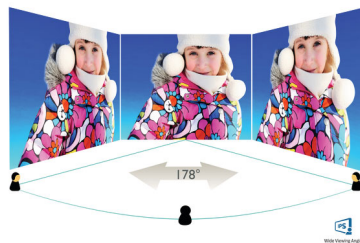

IPS technology

IPS displays use an advanced technology which gives you extra wide viewing angles of 178/178 degree, making it possible to view the display from almost any angle - even in 90 degree Pivot

mode! Unlike standard TN panels, IPS displays gives you remarkably crisp images with vivid colors, making it ideal not only for Photos, movies and web browsing, but also for professional applications which demand color accuracy and consistent brightness at all times.