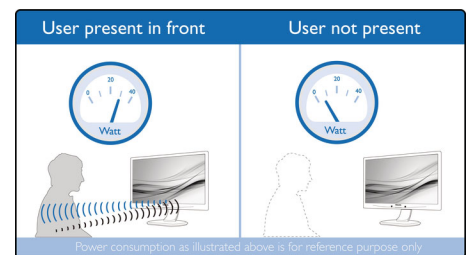

PowerSensor

PowerSensor is a built-in 'people sensor' that transmits and receives harmless infrared signals to determine if user is present and automatically reduces monitor brightness when user steps away from the desk, cutting energy costs by up to 80 percent and prolonging monitor life