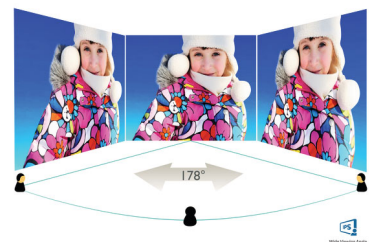

IPS technology

IPS displays use an advanced technology which gives you extra wide viewing angles of 178/178 degree, making it possible to view the display from almost any angle - even in 90 degree Pivot mode! Unlike standard TN panels, IPS displays gives you remarkably crisp images with vivid colors, making it ideal not only for Photos, movies and web browsing, but also for professional applications which demand color accuracy and consistent brightness at all times.