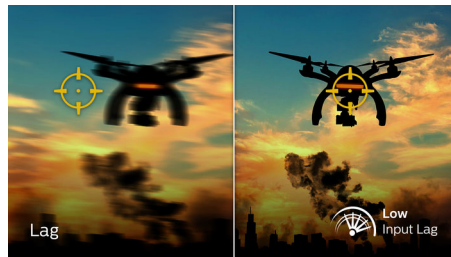

165Hz Gaming

You play intense, competitive gaming. You demand display with lag free, ultra-smooth images. This Philips display redraws the screen image up-to 165 times per second, effectively faster than a standard display. A lower frame rate can make enemies appear to jump from spot to spot on the screen, making them difficult targets to hit. With 165Hz frame rate, you get those critical missing images on the screen which shows enemy movement in ultra-smooth motion so you can easily target them. With ultra-low input lag and no screen tearing, this Philips display is your perfect gaming partner

1ms MPRT fast response

MPRT (motion picture response time) is more intuitive way to describe the response time, which directly refers the duration from seeing blurry noise to clean and crisp images. Philips gaming monitor with 1 ms MPRT effectively eliminates smearing and motion blur, delivers sharper and precise visuals to enhance gaming experience. Best choice for playing thrilling and twitch-sensitive games.

Low Input Lag

Input lag is the amount of time that elapses between performing an action with connected devices and seeing the result on screen. Low input lag reduces the time delay between entering a command from your devices to monitor, greatly improve on playing twitch-sensitive video games, particularly important to whom plays fast-paced, competitive games.