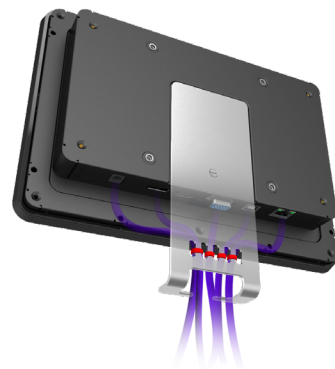

# Element M12-OF

12" Open Frame Touch Monitor

Element M12-OF is an IP65 commercial grade open frame touch monitor. The 12.1" Full Flat Touch Screen LCD Digital monitor has a contrast screen of 1000:1, with slim bezel free design and 1024 x 768 resolution ensure the sharpest of images.

With 10 point multi touch monitor and I/O's including HDMI, VGA and USB, the M12-OF is suitable for many applications and multi roles such as Digital Signage Display / Information Display, Self-Check In and Self-Check Out, or Self Service Terminals (Self Ordering).

VESA MOUNT 100 X 100MM

OPTIONAL MOUNT BRACKET

CONVENIENT CABLE MANAGEMENT

# Technical Specifications - Element M12-OF

Item	Parameter	
Size	12.1 " TFT LCD	
Maximum Resolution	1024 x 768	
Contrast Ratio	1000:1	
Brightness (Backlight Type)	500 nits (No Touch), 450 nits (Projected Capacitive)	
View Angle	H:178°, V:178°	
Touch LCD Display	Touch Type	Projected Capacitive
	Touch Points	10
	Touch Screen Interface	USB-HID (Type B)
I/O Port	USB Port	1 x USB 2.0 (Type B) for Touch Interface (USB-HID)
	Video Port	1 x VGA (DB15), 1 x HDMI, 1x DP (optional)
	Audio Port	1 x Audio-out
	Remote Control Port	1 x RJ-45 for Remote Key
	Power Input	1 x 12V DC Jack with Lock
Physical Properties	Power Supply	36W (12V@3A) External Power Adaptor
	Housing Colour	Black
	Material	Glass, Plastic (ABS), SECC Metal
	Compliance	IP65 Compliant (Front Bezel)
	Dimensions (W x H x D) mm	308.31 x 247.81 x 19.80 mm (unit)
	Net Weight (kg)	2.2 kg
	Gross Weight (kg)	4.0 kg
	Carton (W x H x D) mm	435 x 355 x 165 mm
	VESA	100 x 100 mm
	Ball Drop / IK	UL60950 (cover IK08)
Safety	Certifications	CE, FCC , CCC , UL, cUL, RCM, RoHS
Environment	Operating Temperature / Humidity	0°C ~ 40°C, 20% ~ 80% RH. Non-Condensing
	Storage Temperature / Humidity	-20°C ~ 70°C, 10% ~ 95% RH. Non-Condensing
Optional Peripherals	VESA Bracket	1 x 75 x 75 mm VESA Bracket
	Remote Key	1 x Remote Control OSD Key Pad with RJ-45 type cable
Interface		
Warranty	36 Months	