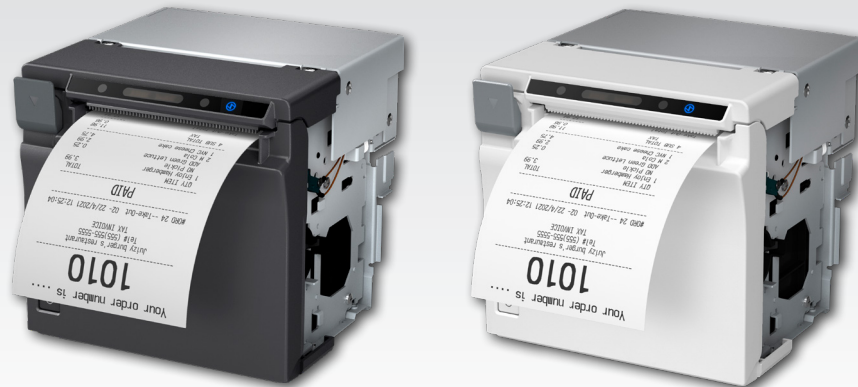

Epson EU-m30 Kiosk Thermal Receipt Printer

Receipt Printer

POS

Self-Ordering and Self-Checkout Kiosk Thermal Receipt Printer.

Compact and kiosk friendly — thermal receipt printer with easy mounting kit provides effortless kiosk integration and serviceability

Remote monitoring support — provides printer fleet management and minimizes downtime in kiosk deployments

New bezel for efficient kiosk integration — optional bezel with LED indicators aids in better paper path alignment and paper jam prevention

Easy troubleshooting — illuminated attention and error status LED alerts help with speedy error resolutions in the field

Secure access — security features like restricted front cover access and button cover options prevent unauthorized access to the printer

High printer reliability — 150 km printhead life and auto cutter life of 1.5 million cuts¹

Fast receipt printing — print speed up to 250 mm/sec

Paper-saving functions — reduce paper usage by up to 30%²

Shown with bezel
(optional sold separately)