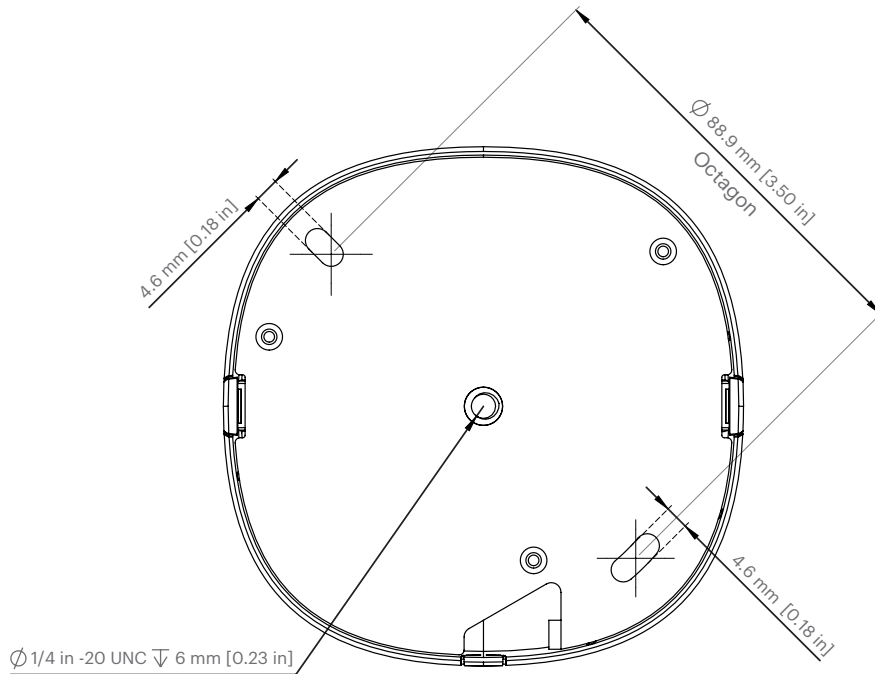

USB-C for preview and setup

Installation aid

Mount template

Screws and wall plugs included

1/4-20 UNC standardized camera mount thread

Adjustment range

Pan, Tilt, Roll

Temperature

CISPR 32, AS/NZS CISPR 32,

FCC Part 15B, ICES-003 Issue 6

Safety

IEC62368-1, UL62368-1, IEC62471

Technical drawings

Side view

Bottom view

Ordering information