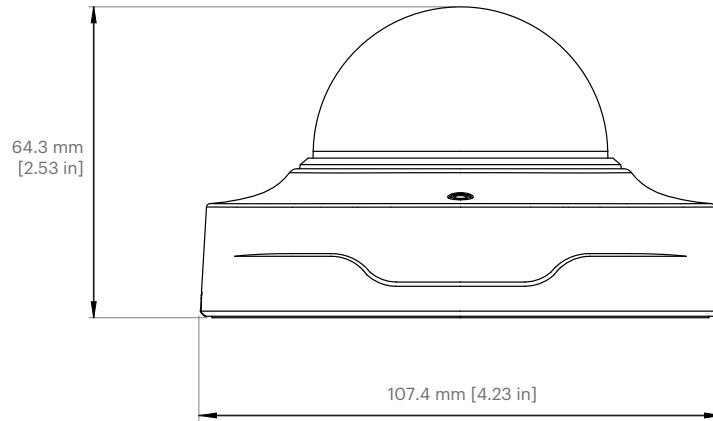

Operating: 0°C to +40°C

Storage: -40°C to +60°C

Physical characteristics

Dimensions: 107x107x64mm

Weight: 280g

EMC

EN 55032, EN 61000-3-2/-3, EN 61000-6-4,

IEC 61000-4-2/-3/-4/-5/-6/-8,

CISPR 32, AS/NZS CISPR 32,

FCC Part 15B, ICES-003 Issue 6

Safety

IEC62368-1, UL62368-1, IEC62471

Technical drawings

Side view

Bottom view

Ordering information