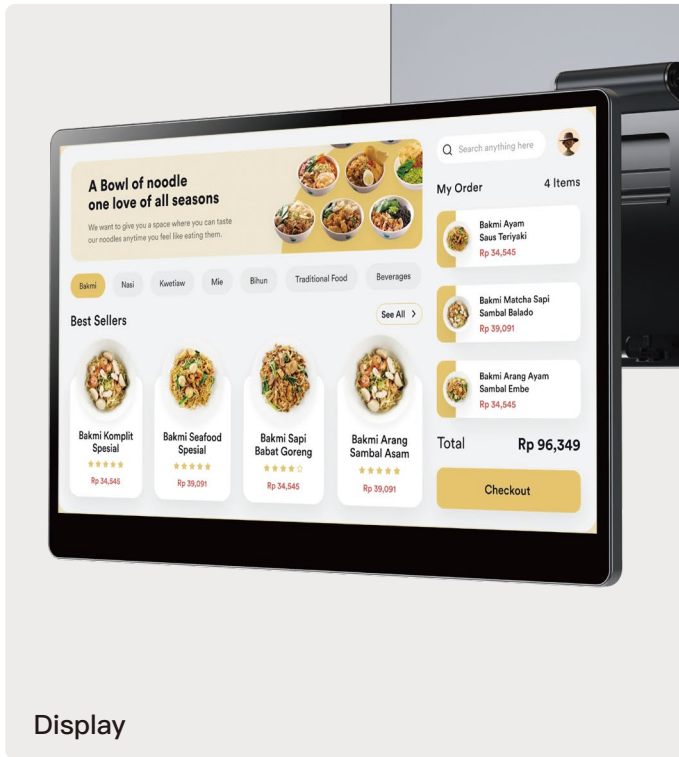

iMin Swan 1k

KDS

Primed to survive the environment of any kitchen, the all-new Swan 1k is ready to take any kitchen to the next level. With a full-metal build and slim body, the elegant device is ready to help your business forge smooth workflows.

The perfect bridge between service and kitchen.

Give your customers a perfect dining experience by investing in a good device that facilitates perfect communication. The Swan 1k provides a large screen with HD graphics and unmatched speed.

Secure your next sale with iMin Swan 1k.

The perfect mix of elegance, function and durability.

Display

15.6" Full HD Screen
1920 x 1080

Wall Mount

Universal Vesa Mount

Display

High Performance CPU

Slim Design

Peripheral Ports

Specification

Processor	Quad-Core ARM Cortex-A55, 2.0GHZ	Memory	2GB RAM + 16GB ROM
Touch Panel	Multi-point Capacitive Touch Panel	Operating System	Android 11 series iMin UI
Display	15.6" 1920 x 1080	Power	Input: 24V $\bar{\text{=}}$ 1.5A
Speaker	1.5W Mono	TF Card	Up to 128G
Connectivity	Ethernet: 100M, Bluetooth 4.2 Wi-Fi: 802.11 a/b/g/n/ac	Peripheral Ports	Type_A 2.0 x 2, Type_A 3.0 x 1, RJ12 x 1, RJ11 x 1, RJ45 x 1, 3.5mm Audio Jack x 1, DC Jack x 1, TF Card x 1
Certification	FCC CE IMDA WEEE	Dimensions	363.8 x 230 x 43.5mm
Weight	1.2Kg		