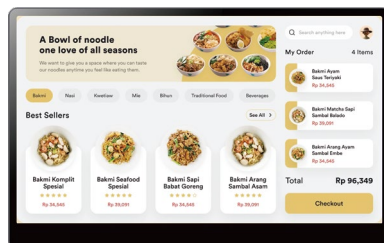

Display

15.6" Full HD Screen
1920 x 1080