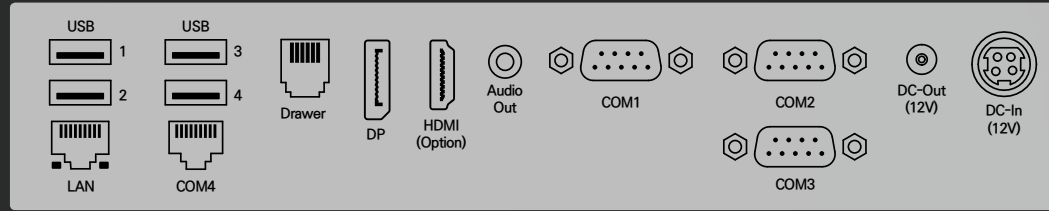

## Customer Display

## Extended Interface

▶ Default : USB 6, Serial 4, DP 1, Lan 1, Drawer 1, Audio 1 (Core CPU : DP 1, HDMI 1)

▶ Additional Type \* You can choose one type of Type A, B, C

Type A : USB 4

Type B : Serial 2

Type C : Parallel 1