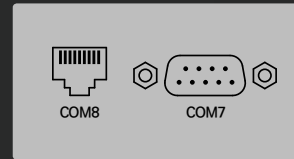

## Extended Interface

▶ Default : USB 6, Serial 4, DP 1, Lan 1, Drawer 1, Audio 1 (Core CPU : DP 1, HDMI 1)

▶ Additional Type \* You can choose one type of Type A, B, C

Type A : USB 4

Type B : Serial 2

Type C : Parallel 1

## Payment & Identification

▶ You can use it in various combinations

▲MSR

▲MSR+SCR

▲MSR+Dallas key

▲MSR+Finger print