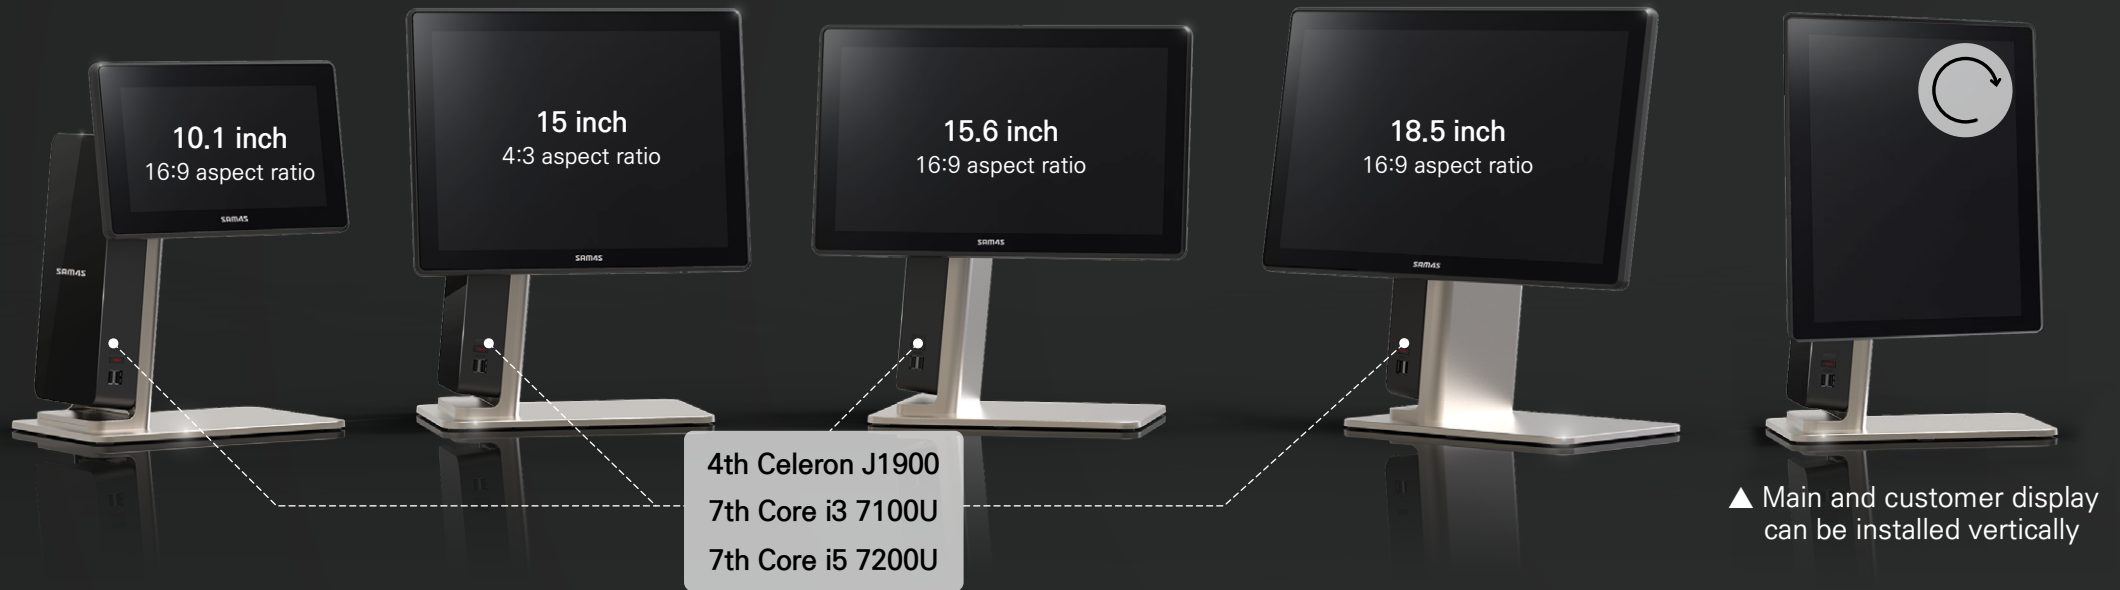

## Main Display & Intel CPU

# Specification

Option	Front Display	 <p>10.1 inch (1024x600) / 15 inch (1024x768) / 15.6, 18.5 inch (1366x768) Projected capacitive multi-touch panel (PCAP)</p>
	Customer Display	 <p>2 Line / 9.7 inch / 10.1 inch / 15 inch / 15.6 inch</p>
	Extended IO (Choose 1)	 <p>▲ Type A : USB 4      ▲ Type B : Serial 2      ▲ Type C : Parallel 1</p>
	Payment/ID	MSR / SCR / Dallas key/ Finger print
	Installation	Basic type / Fixed type / Box type (PC box) / Wall type (Wall-mount)