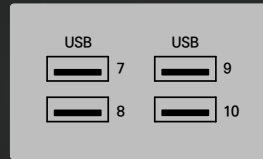

## Extended Interface

▶ Default : USB 6, Serial 4, DP 1, Lan 1, Drawer 1, Audio 1 (Core CPU : DP 1, HDMI 1)

▶ Additional Type \* You can choose one type of Type A, B, C

Type A : USB 4

Type B : Serial 2

Type C : Parallel 1