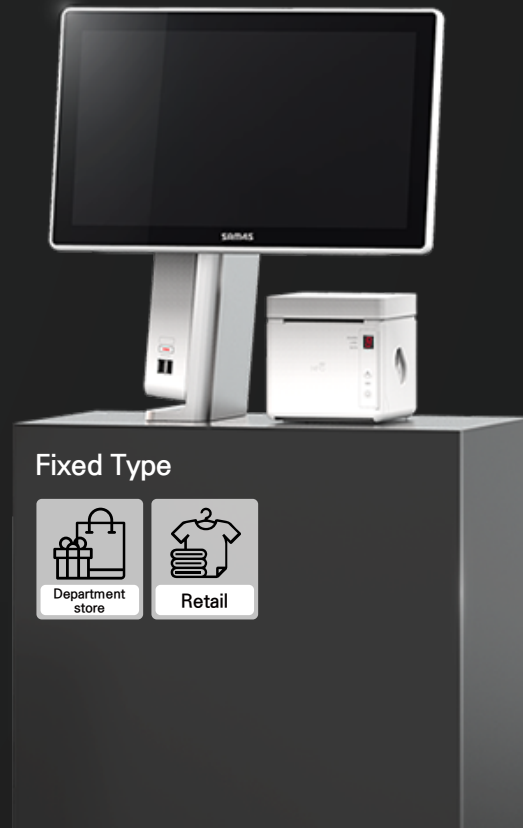

Installation Type