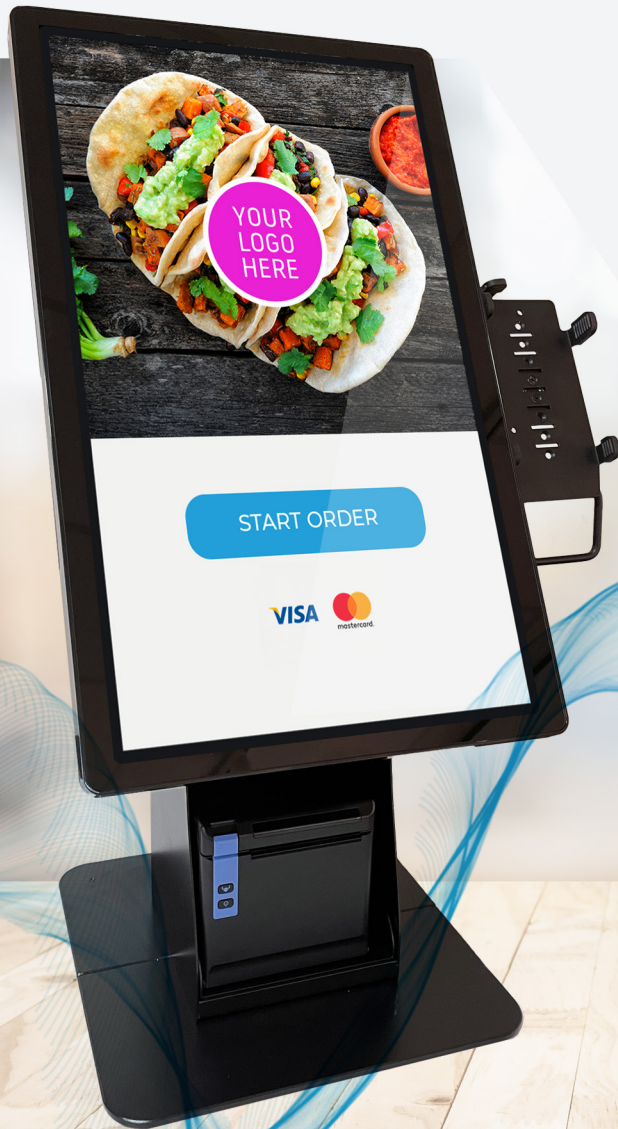

element™

ELEMENT 22" SELF SERVICE KIOSK

MODULARITY TO SUIT YOUR DESIRED APPLICATIONS

ELEMENT 22" SELF SERVICE KIOSK

MODULARITY TO SUIT YOUR DESIRED APPLICATIONS

Element 22" All-in-One Windows or Android Self-Service Kiosk and Counter Stand

VESA Payment Terminal Mount (Optional)

Counter Stand (Floor Stand optional)

Element K22 All-in-One Windows or Android Touch Screen Kiosk

Payment Terminal Multi-Grip Mounts (Optional)

Thermal Receipt Printer (Optional)

For further details specifications and datasheets please visit: www.elementpos.co

1 ELEMENT SELF-SERVICE BUNDLE WITH ELEMENT 22" KIOSK AND COUNTER STAND

The Element Self Service Kiosk E-Series is a quality, affordable and modular solution, designed to meet the self-service needs of customers, retailers and many industry applications. Offering a counter top or free standing floor stand with a 22" all-in-one touch computer you can add optional accessories and peripherals to allow innovative ways for your customers to interact with your brand however you choose:

- Self Check Out
- Self Ordering
- Guest Check-In
- Visitor Management
- Endless Aisle
- Product information
- Digital Signage
- Price Checker

To provide you the versatility to suit the application or software, the Element SSK uses an Element K22 All-in-one 22" projective capacitive touch screen computer offering both Android and Windows operating system, mounted on a purposefully designed counter stand with optional floor stand extension. The SSK2201-C Stand includes a dedicated receipt printer space with full cable management and optional accessory mount which allows you to simply add a payment terminal to your kiosk or add an additional 2D Barcode scanner. The Element SSK E-Series is simplified to allow ease of installation and provide you the modularity to suit your desired applications.