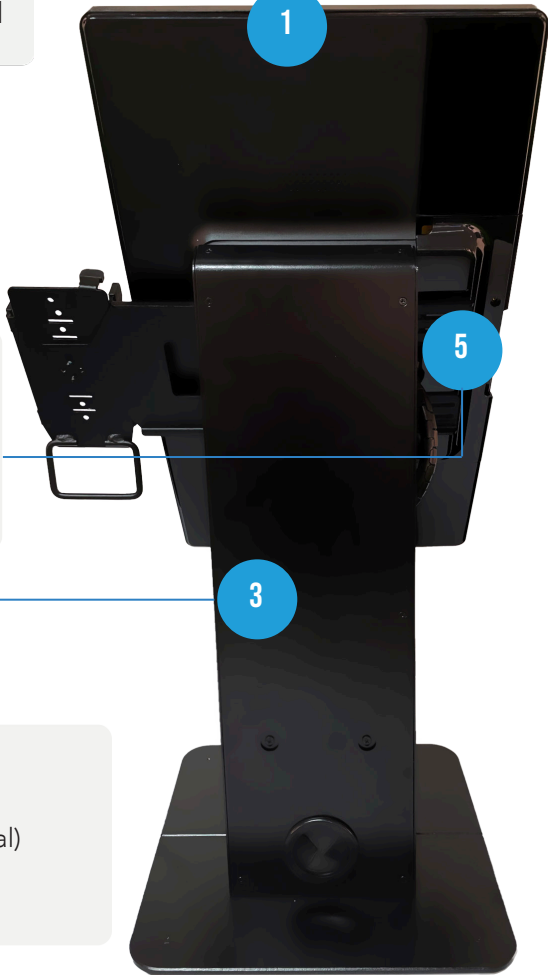

element™

ELEMENT 22" SELF SERVICE KIOSK

MODULARITY TO SUIT YOUR DESIRED APPLICATIONS

ELEMENT 22" SELF SERVICE KIOSK

MODULARITY TO SUIT YOUR DESIRED APPLICATIONS

Element 22" All-in-One Windows or Android Self-Service Kiosk and Counter Stand

VESA Payment Terminal Mount (Optional)

Counter Stand (Floor Stand optional)

Element K22 All-in-One Windows or Android Touch Screen Kiosk

Payment Terminal Multi-Grip Mounts (Optional)

Thermal Receipt Printer (Optional)

For further details specifications and datasheets please visit: www.elementpos.co

1 ELEMENT SELF-SERVICE BUNDLE WITH ELEMENT 22" KIOSK AND COUNTER STAND

The Element Self Service Kiosk E-Series is a quality, affordable and modular solution, designed to meet the self-service needs of customers, retailers and many industry applications. Offering a counter top or free standing floor stand with a 22" all-in-one touch computer you can add optional accessories and peripherals to allow innovative ways for your customers to interact with your brand however you choose:

- Self Check Out
- Self Ordering
- Guest Check-In
- Visitor Management
- Endless Aisle
- Product information
- Digital Signage
- Price Checker

To provide you the versatility to suit the application or software, the Element SSK uses an Element K22 All-in-one 22" projective capacitive touch screen computer offering both Android and Windows operating system, mounted on a purposefully designed counter stand with optional floor stand extension. The SSK2201-C Stand includes a dedicated receipt printer space with full cable management and optional accessory mount which allows you to simply add a payment terminal to your kiosk or add an additional 2D Barcode scanner. The Element SSK E-Series is simplified to allow ease of installation and provide you the modularity to suit your desired applications.