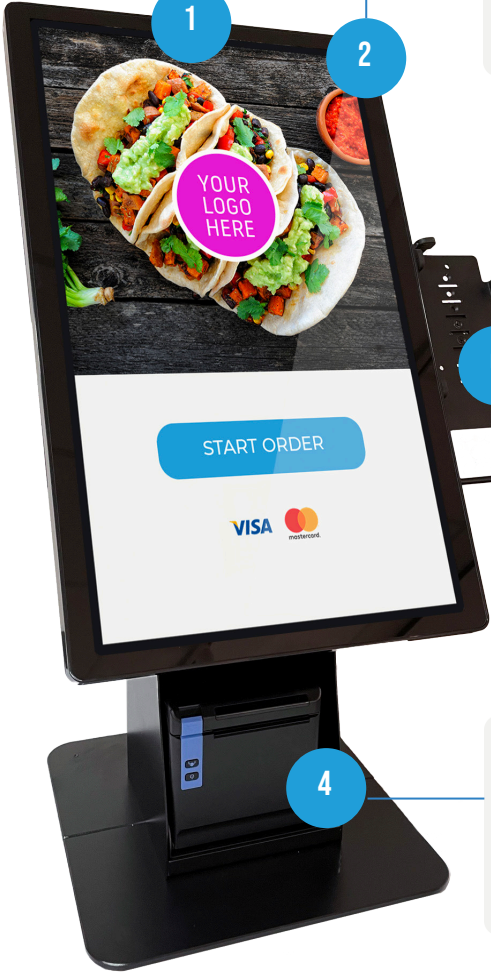

element™

ELEMENT 22" SELF SERVICE KIOSK

MODULARITY TO SUIT YOUR DESIRED APPLICATIONS

ELEMENT 22" SELF SERVICE KIOSK

MODULARITY TO SUIT YOUR DESIRED APPLICATIONS

Element 22" All-in-One Windows or Android Self-Service Kiosk and Counter Stand

VESA Payment Terminal Mount (Optional)

Counter Stand (Floor Stand optional)

Element K22 All-in-One Windows or Android Touch Screen Kiosk

Payment Terminal Multi-Grip Mounts (Optional)

Thermal Receipt Printer (Optional)

For further details specifications and datasheets please visit: www.elementpos.co

1 ELEMENT SELF-SERVICE BUNDLE WITH ELEMENT 22" KIOSK AND COUNTER STAND

The Element Self Service Kiosk E-Series is a quality, affordable and modular solution, designed to meet the self-service needs of customers, retailers and many industry applications. Offering a counter top or free standing floor stand with a 22" all-in-one touch computer you can add optional accessories and peripherals to allow innovative ways for your customers to interact with your brand however you choose:

- Self Check Out
- Self Ordering
- Guest Check-In
- Visitor Management
- Endless Aisle
- Product information
- Digital Signage
- Price Checker

To provide you the versatility to suit the application or software, the Element SSK uses an Element K22 All-in-one 22" projective capacitive touch screen computer offering both Android and Windows operating system, mounted on a purposefully designed counter stand with optional floor stand extension. The SSK2201-C Stand includes a dedicated receipt printer space with full cable management and optional accessory mount which allows you to simply add a payment terminal to your kiosk or add an additional 2D Barcode scanner. The Element SSK E-Series is simplified to allow ease of installation and provide you the modularity to suit your desired applications.