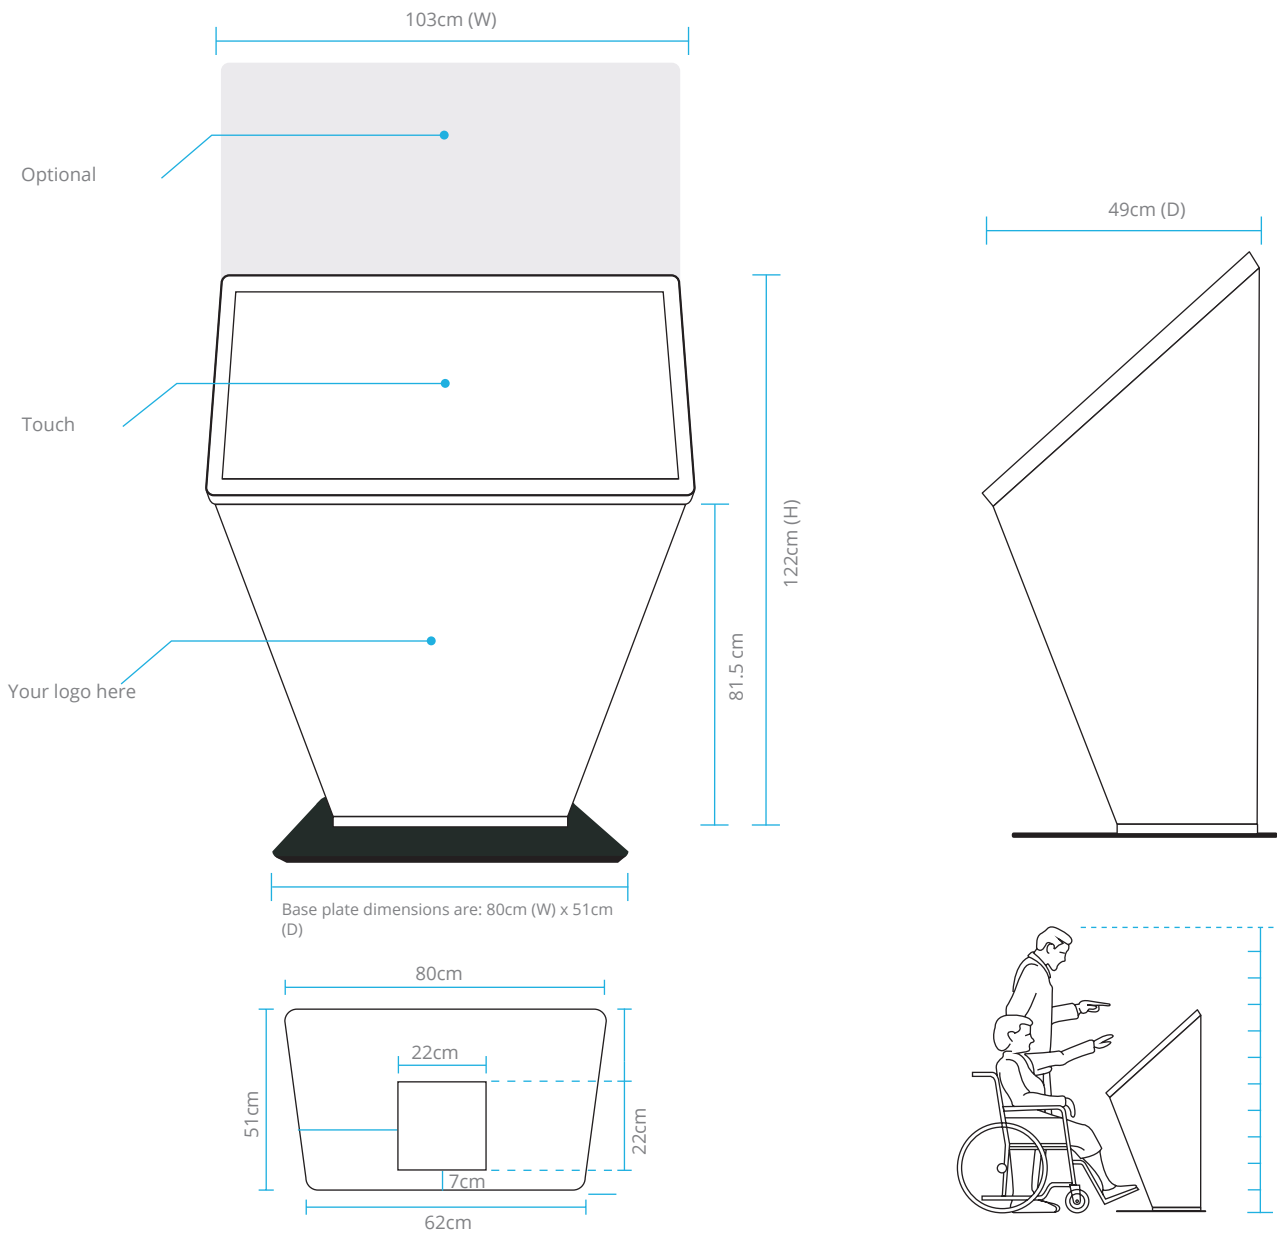

The optional overhead signage panel attracts your audience from a distance and adds to your branding options of the large 42" landscape display and seamless front fascia. Your users will enjoy the responsive 10-point PCAP multi-touch gestures like swipe, pinch & zoom, and the Full HD 1920 x 1080 screen resolution delivers rich images that will engage them in immersive discovery.

## DISPLAY FEATURES

- 42" commercial-grade touch screen in landscape format
- PCAP 10-point technology with gesture support
- Full HD 1920 x 1080 (16:9 widescreen) resolution
- High clarity display with protective toughened glass
- Windows 10 compatible, driver free, plug-and-play
- Supports dual-touch gestures including pan, pinch & zoom

AUSTRALIAN MADE

3-YEAR WARRANTY

10 POINT MULTI-TOUCH

EASY SET UP

## Technical Specifications

- 1920 x 1080 Full HD resolution
- 42" active viewable area
- 3,000:1 contrast ratio
- 8ms response time
- 50,000 long-life MTBF
- PCAP 10-point multitouch
- USB touch interface
- Powder-coated steel body
- Toughened glass touch surface
- Tamper resistant side access panels
- Compatible with Windows 10
- PC sold separately