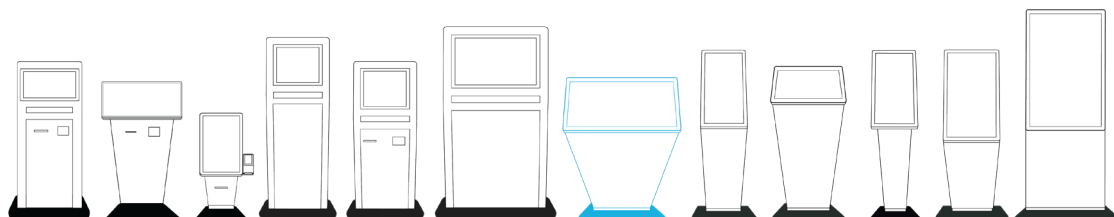

## Technical Specifications

- 1920 x 1080 Full HD resolution
- 42" active viewable area
- 3,000:1 contrast ratio
- 8ms response time
- 50,000 long-life MTBF
- PCAP 10-point multitouch
- USB touch interface
- Powder-coated steel body
- Toughened glass touch surface
- Tamper resistant side access panels
- Compatible with Windows 10
- PC sold separately