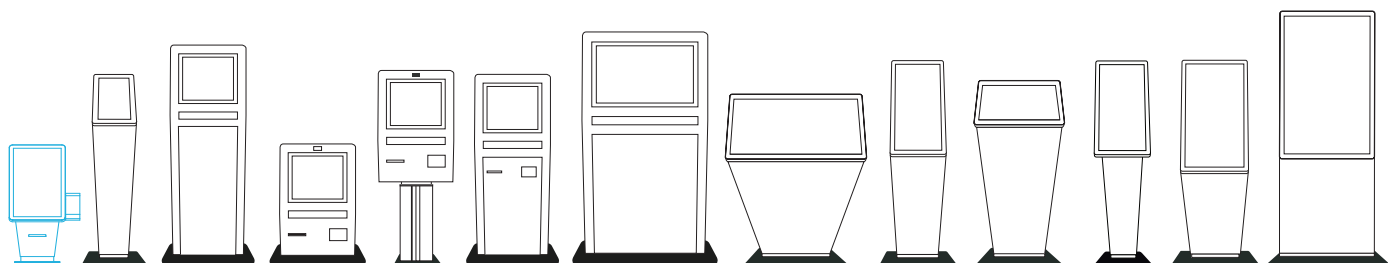

AUSTRALIAN MADE

3-YEAR WARRANTY

10 POINT MULTI-TOUCH

EASY SET UP

Kiosk Options

- Custom logo & branding
- Magnetic card reader
- Thermal receipt printer
- BYO EFTPOS terminal
- 2D barcode and QR code scanner
- Choice of powder coating in over 120 colours

Technical Specifications

- 1080 x 1920 Full HD resolution
- 21.5" active viewable area
- 250cd/m2 brightness
- 1,000:1 contrast ratio
- 5ms response time
- 10-point multi-touch (PCAP)
- Powder-coated steel body
- Toughened glass touch surface
- Multi-touch gesture support
- Internal cable management
- Compatible with Windows 10
- PC sold separately