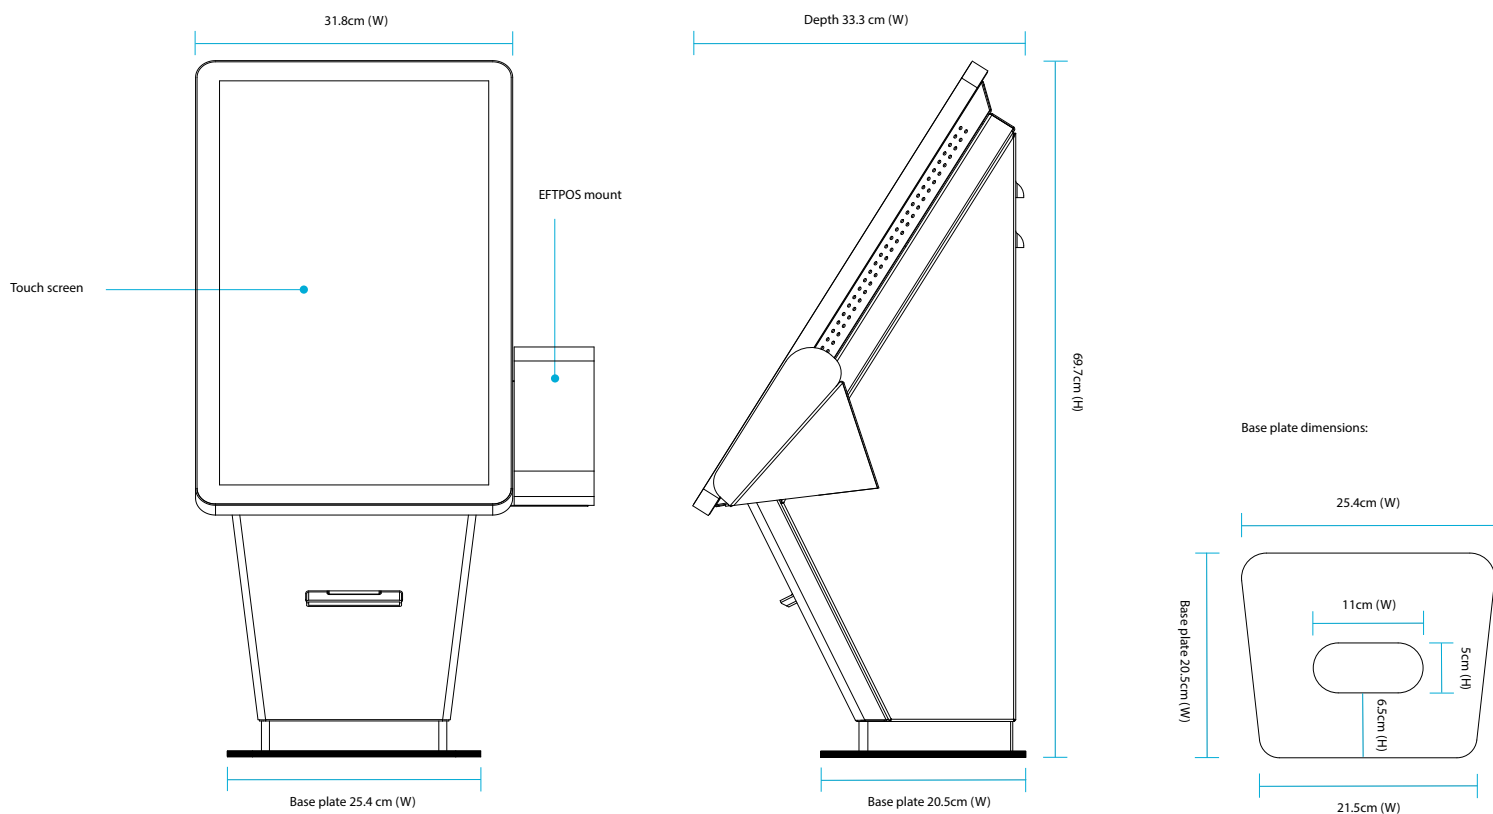

Kiosk Options

- Custom logo & branding
- Magnetic card reader
- Thermal receipt printer
- BYO EFTPOS terminal
- 2D barcode and QR code scanner
- Choice of powder coating in over 120 colours

Technical Specifications

- 1080 x 1920 Full HD resolution
- 21.5" active viewable area
- 250cd/m2 brightness
- 1,000:1 contrast ratio
- 5ms response time
- 10-point multi-touch (PCAP)
- Powder-coated steel body
- Toughened glass touch surface
- Multi-touch gesture support
- Internal cable management
- Compatible with Windows 10
- PC sold separately