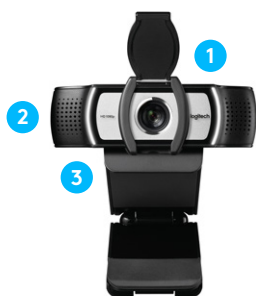

KEY FEATURES AND PRODUCT SPECIFICATIONS

1. 1 **Quality video. Any environment:** A 90° diagonal field of view along with Full HD 1080p/30 fps resolution, autofocus and 4x zoom provide clear details for video meetings.
2. 2 **Noise-cancelling dual mics:** Two integrated omnidirectional microphones, optimized to capture audio clearly from up to one meter away.
3. 3 **Smooth video with H.264 support:** Supports H.264 with Scalable Video Coding and UVC 1.5 encoding to free up PC bandwidth and provide a consistently reliable video-conferencing experience.

Video	Supports 1080p (Full HD) @ 30fps that enables expressions, non-verbal cues and movements to be seen clearly.	
	90° diagonal fixed field of view (dFOV)	
	4x digital zoom (Full HD) available	
	Built-in HD autofocus ensures you're seen clearly throughout video calls.	
	RightLight™ 2 auto light correction for clear image in various lighting environments ranging from low light to direct sunlight.	
	Supports H.264 UVC 1.5 with Scalable Video Coding for a smoother video stream in applications.	
Audio	Dual omni-directional mics, optimized to capture audio clearly from up to one meter away.	
Connectivity	Easily connects via USB-A; cable length of 5 ft (1.5 m)	
Privacy Shutter	Switch to privacy mode in an instant with the attachable privacy shade that flips up and down.	
Mounting Options	Universal clip; 1/4" thread for tripod mounting¹	
Logi Tune Support	Download Logi Tune at www.logitech.com/Tune to control zoom, adjust color, set manual focus and easily update firmware.	
Certifications	Certified for Microsoft Teams® and Skype™ for Business.	
Compatibility	Works with other common calling applications such as BlueJeans, Cisco Webex™, Fuze, Google Meet™, GoToMeeting®, Zoom® and others to ensure compatibility and seamless integration in the workplace.	
General	Part number	960-000976
	Dimensions & weight	Including clip: Height x Width x Depth: 1.69 in (43mm) x 3.7 in (94 mm) x 2.80 in (71 mm) Weight: 5.71 oz (162 g) USB-A cable length: 5 ft (1.5 m)
	What's in the box	Webcam with attached 5 ft (1.5 m) USB-A cable Attachable privacy shutter User documentation
	Warranty	3 years

www.logitech.com/C930e

Contact your reseller
or contact us at
www.logitech.com/vcsales

Logitech Americas
7700 Gateway Blvd.
Newark, CA 94560 USA

Logitech Europe S.A.
EPFL - Quartier de l'Innovation
Daniel Borel Innovation Center
CH - 1015 Lausanne

Logitech Asia Pacific Ltd.
Tel : 852-2821-5900
Fax : 852-2520-2230

¹ Tripod not included

© 2021 Logitech. Logitech, the Logitech logo and other Logitech marks are owned by Logitech and may be registered. All other trademarks are the properties of their respective owners. Logitech assumes no responsibility for any errors that may appear in this publication. Product, pricing and feature information contained herein is subject to change without notice.

Published Mar 2021